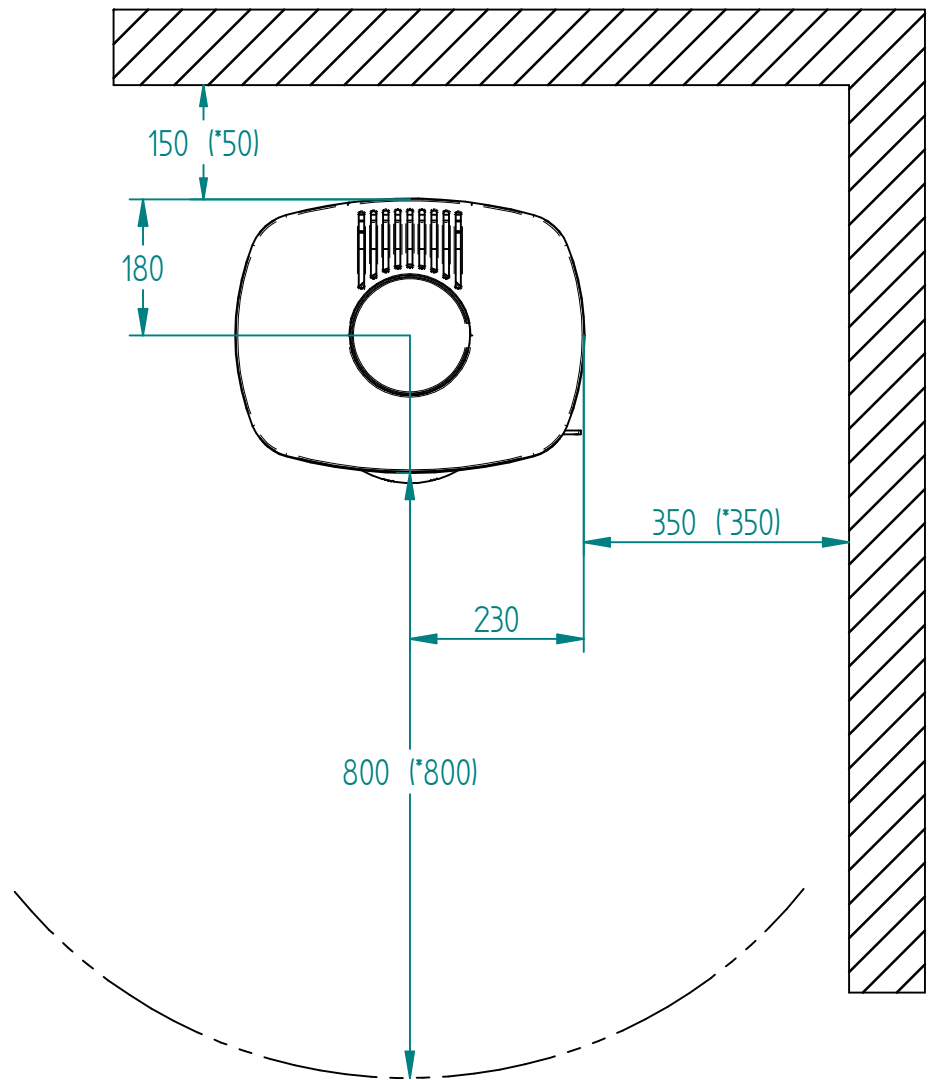

Model:

Senza with side glass

Sheet/Sheets: 1 / 2

Date: 03/09-2021

* The number given in parentheses shows the distance to combustible when titled with insulated flue