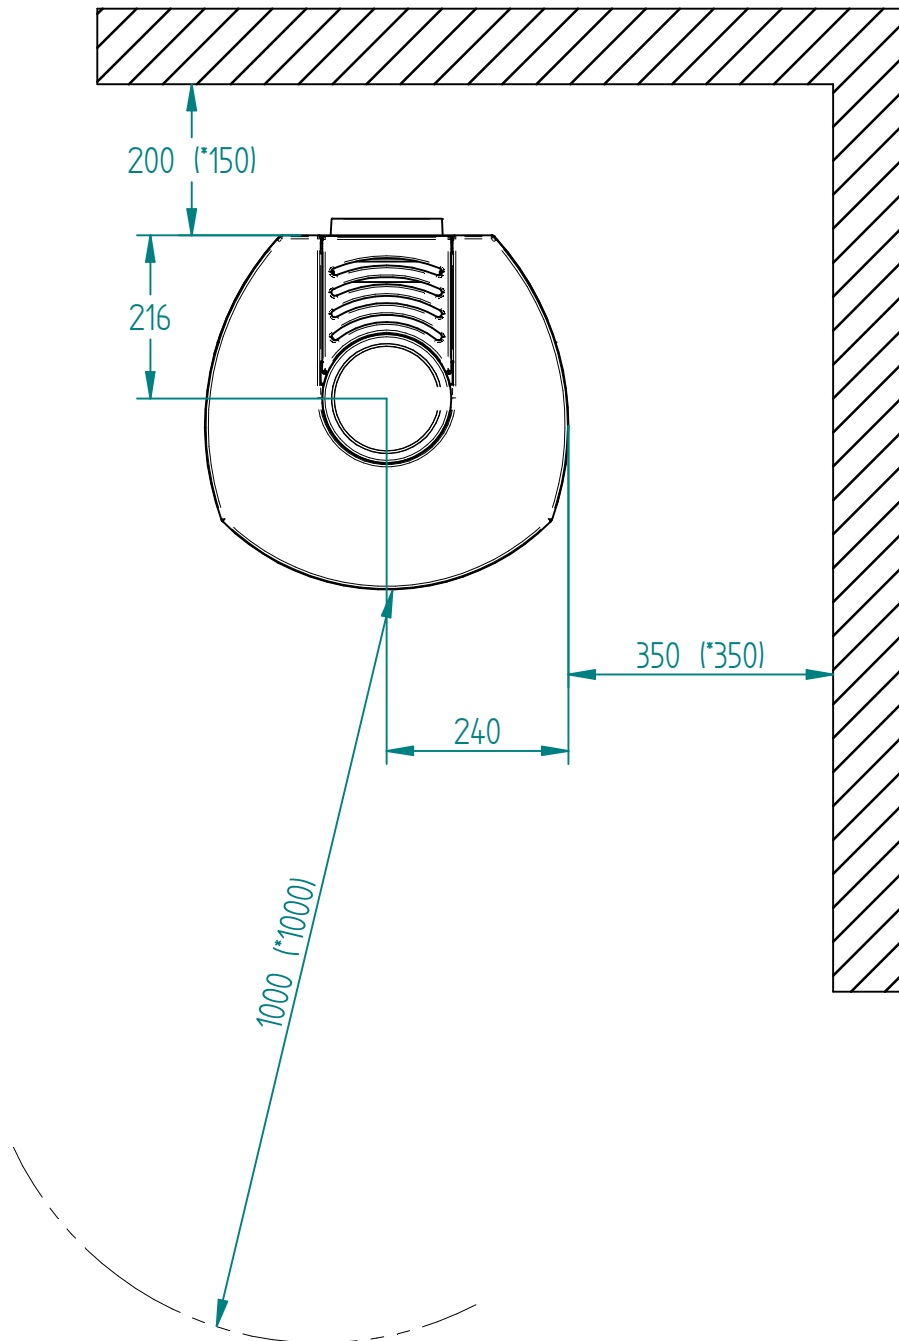

Model:

Cozy without side glass

Sheet/Sheets: 1 / 2

Date: 03/09-2021

* The number given in parentheses shows the distance to combustibile when tilted with insulated flue