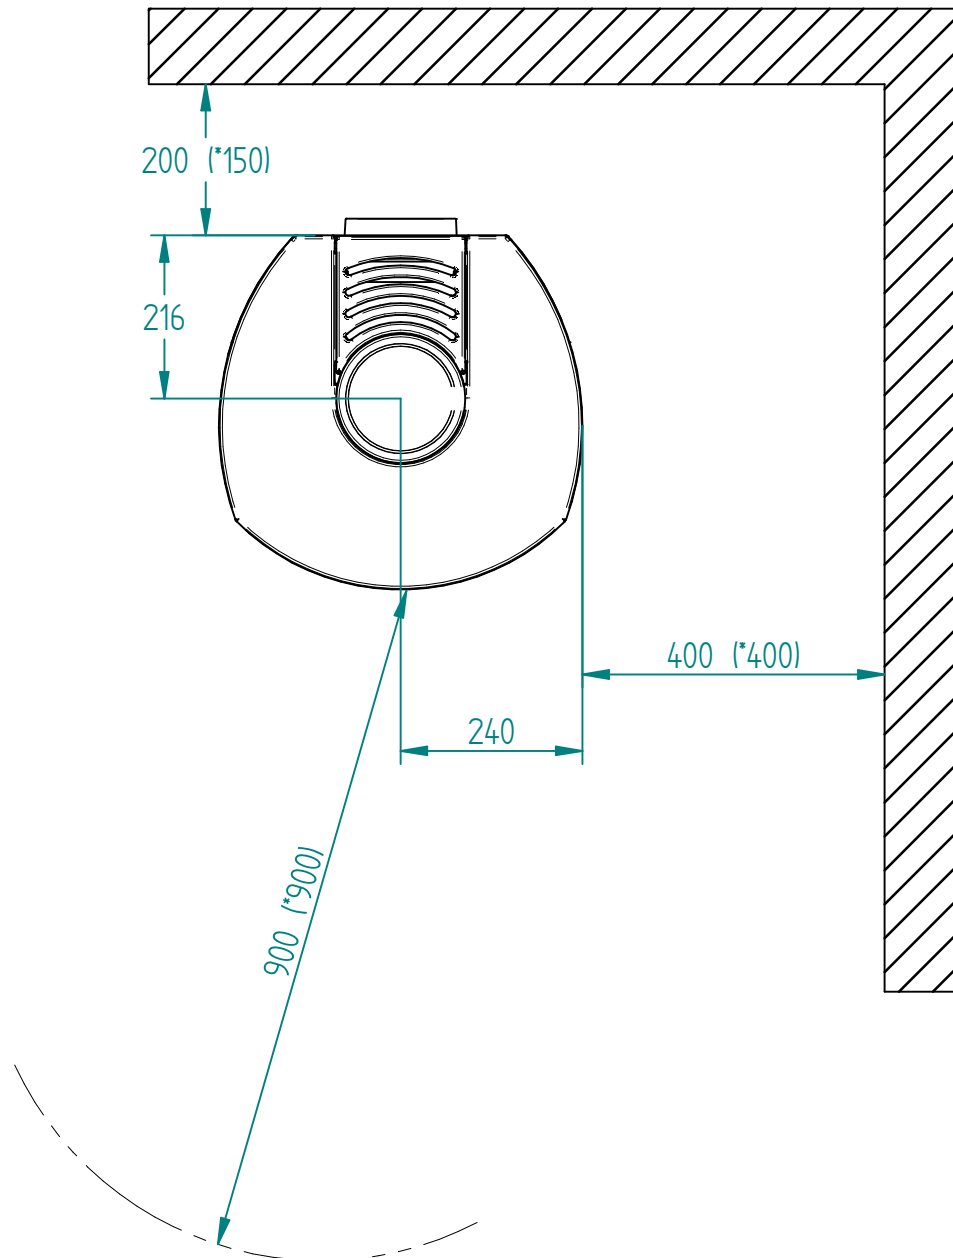

Model:

Cozy with side glass

Sheet/Sheets: 1 / 2

Date: 03/09-2021

\* The number given in parentheses shows the distance to combustibile when tilted with insulated flue