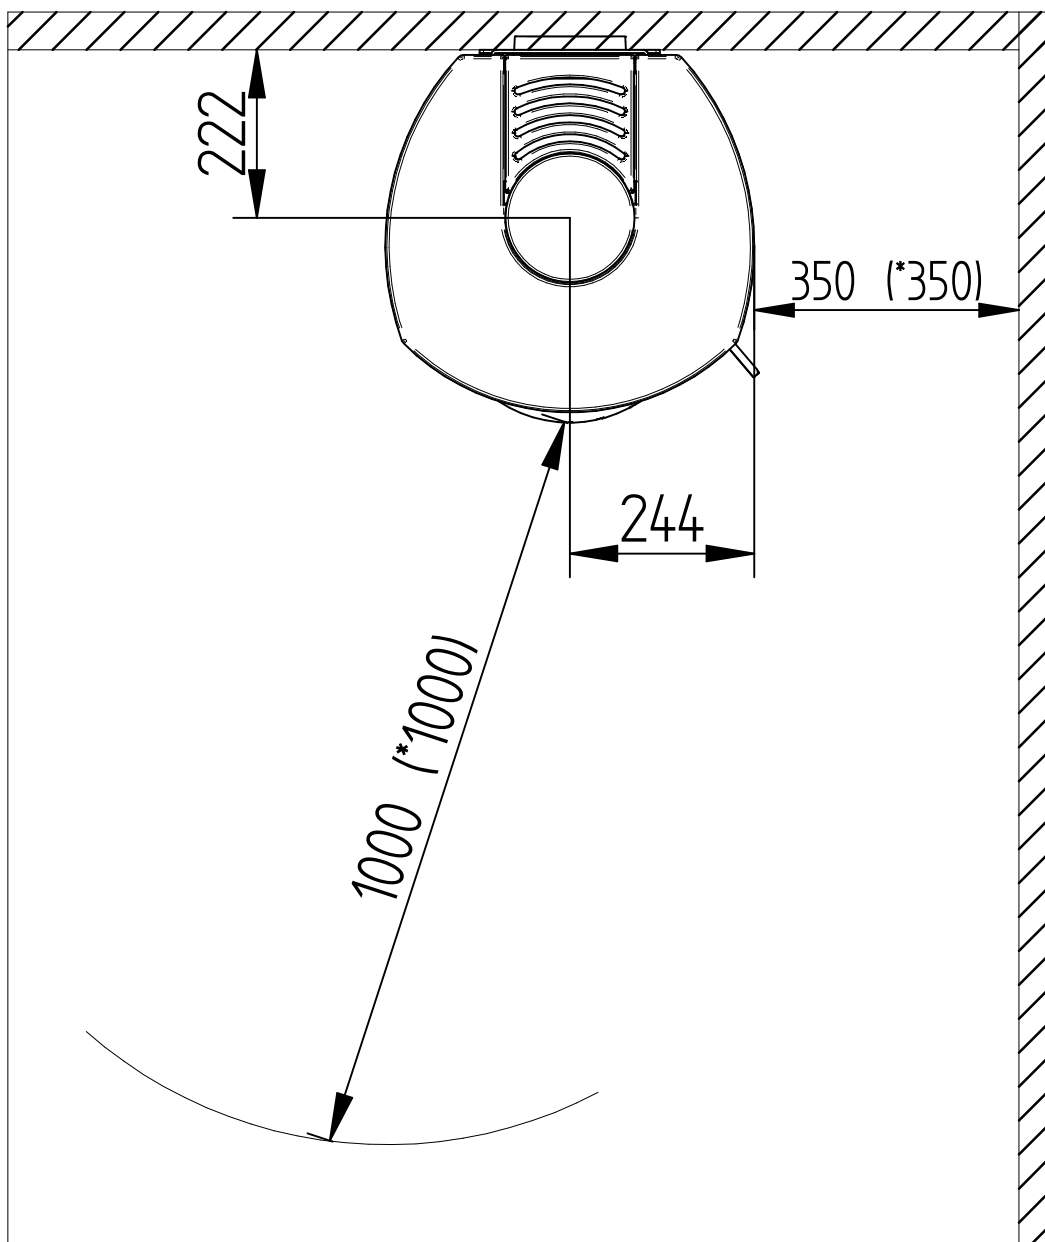

Model:

Cozy wall without side glass

Sheet/Sheets: 1 / 1

Date: 06/03-2023

* The number given in parentheses shows the distance to combustible when titled with insulated flue

**The stove is only suitable for mounting on fire-resistant walls without cracks.*