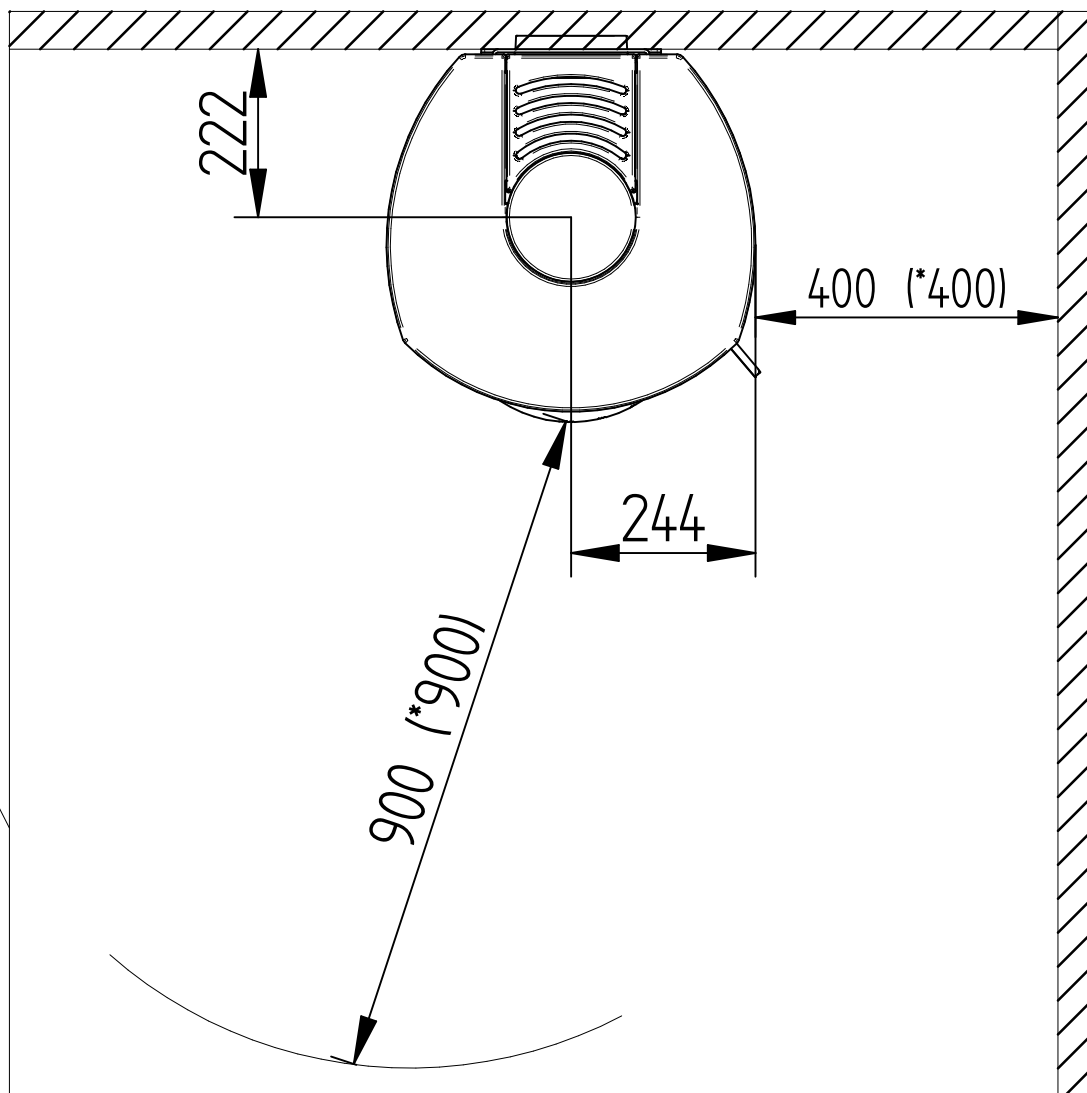

Model:

Cozy wall with side glass

Sheet/Sheets: 1 / 1

Date: 06/03-2023

\* The number given in parentheses shows the distance to combustible when titled with insulated flue

*\*The stove is only suitable for mounting on fire-resistant walls without cracks.*